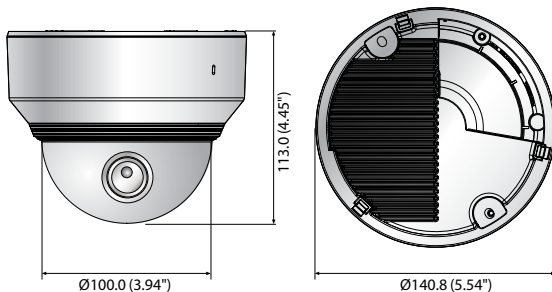

Dimensions

Unit : mm (inch)