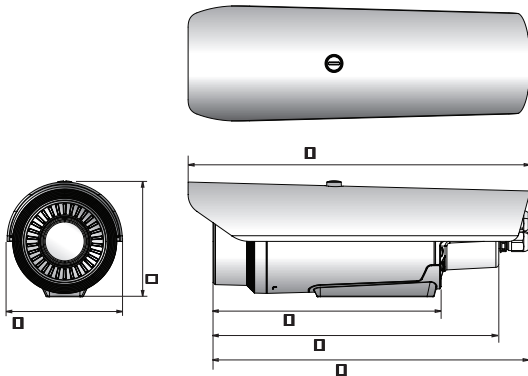

t.4%4%9%9%FNPS&MPU.B&NVN&

t.8JTF4USFBN IIQ

Unit : mm (inch)

TNO-4051T

Uncooled microbolometer, Pixel size : 17µm 640(H) x 480(V)
<50mK
8 ~ 14µm
CVBS : 1.0 Vpp / 75Ω composite, 720 x 480 for installation
35mm fixed F1.0
H : 17.2° / V : 13° / D : 22°
36m (118.11ft)
Fixed
Board-in type
01&3"50/"-
Off / On - English / Numeric / Special characters / International characters - Multi-line (Maximum 5), Color (Gray / Green / Red / Blue / Black / White), Transparency, Auto scale by resolution
Off / On (8ea, 8point polygonal zones), Handover
Off / On (32ea, polygonal zones) - Color : Gray / Green / Red / Blue / Black / White - Mosaic
Off / On
Tampering, Loitering, Directional / Virtual Fence Line detection, Enter/Exit, (Dis) Appear, Audio detection, Motion detection, Sound classification, Shock detection, Temperature change detection
Input 1ea / Output 2ea
Off / On (Built-in Gyro sensor)
RS485, RS422
Pelco D/P, Samsung T, Honeywell, Bosch, Panasonic, Sungin, AD, Vicon, GE
Alarm input, Motion detection, Video & Audio analytics, Network disconnect
File upload Via FTP, E-mail, Notification Via E-mail, Local storage (SD/SDHC/ SDXC) or NAS recording at event triggers, External output
Support
RJ-45 (10/100 BASE-T)
H.265 / H.264 (MPEG-4 part 10/AVC) : Main / Baseline / High, MJPEG 640 x 480, 640 x 360, 320 x 240
H.265 / H.264 : Maximum 30fps at all resolutions, MJPEG : Maximum 30fps
Manual (5ea area), WiseStream II
H.265 / H.264 / MJPEG : Target Bitrate Level Control
H.265 / H.264 : CBR or VBR, MJPEG : VBR
Multiple streaming (Up to 10 profiles)
Selectable (Mic in / Line in), Supply voltage : 2.5V DC (4mA), Input impedance : approx. 2K Ohm
Line out, Maximum output level : 1 Vrms
G.711 u-law / G.726 selectable, G.726 (ADPCM) 8KHz, G.711 8KHz, G.726 : 16Kbps, 24Kbps, 32Kbps, 40Kbps, AAC-LC : 48Kbps at 8 / 16 / 32 / 48KHz
Bi-directional (2-Way)
IPv4, IPv6
TCP/IP, UDP/IP, RTP (UDP), RTP (TCP), RTCP, RTPSP, NTP, HTTP, HTTPS, SSL/TLS, DHCP, PPPoE, FTP, SMT, ICMP, IGMP, SNMPv1/v2c/v3 (MIB-2), ARP, DNS, DDNS, QoS, UPnP, Bonjour
HTTPS (SSL) login authentication, Digest login authentication IP address filtering, User access log, 802.1x authentication (EAP-TLS, EAP-LEAP)
Unicast / Multicast
20 users at Unicast mode
SD/SDHC/SDXC (up to 256GB) - Motion images recorded in the SD/SDHC/SDXC memory card can be downloaded. NAS (Network Attached Storage), Local PC for instant recording
ONVIF Profile S/G, SUNAPI (HTTP API), Open Platform
English, Korean, Chinese, French, Italian, Spanish, German, Japanese, Russian, Swedish, Portuguese, Czech, Polish, Turkish, Dutch, Hungarian, Greek
Supported OS : Windows 7, 8.1, 10, Mac OS X 10.10, 10.11, 10.12 - Supported Browsers: Google Chrome 63, Microsoft Edge 41, Microsoft Internet Explorer 11, Mozilla Firefox 57 (Windows 64-bit only), Apple Safari 11 (Mac OS X only)
Wisenet WAVE, SmartViewer, SSM
-40°C ~ +60°C (-40°F ~ +140°F) / Less than 90% RH
-50°C ~ +60°C (-58°F ~ +140°F) / Less than 90% RH
IP66, NEMA 4X
24V AC ±10%, 12V DC ±10%, PoE (IEEE802.3af, class 3)
Maximum 10.5W (24V AC), Maximum 9W (12V DC), Maximum 10W (PoE)
White / Aluminum
Ø101.97 x 309mm (Ø4.01" x 12.17")
2,501g (5.51 lb)