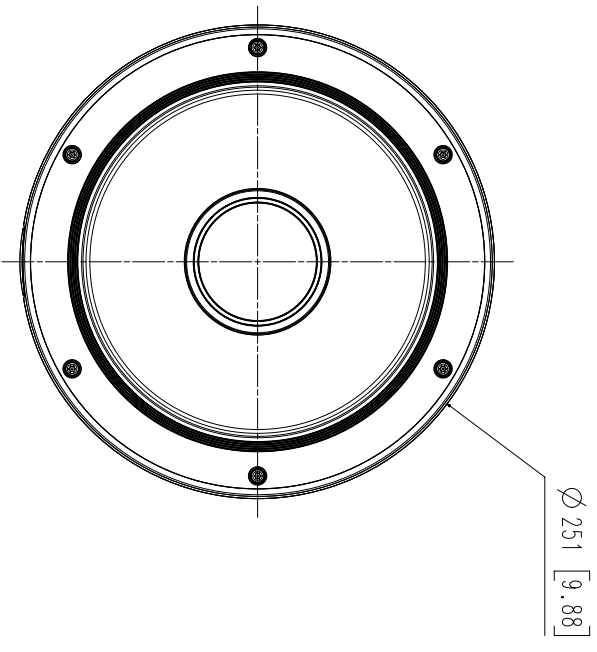

## Key Features

- 2MP x 3ch Multi-directional camera
- Maximum 30fps (H.265, H.264, MJPEG)
- 3.0~6.0mm(2x) motorized varifocal lens
- H.265, H.264, MJPEG codec, Multi streaming
- Video analytics, WiseStream II
- IP66, IK10, NEMA4X

<b>Video</b>	
Imaging Device	1/2.8" CMOS x 3CH
Resolution	1920x1080, 1280x1024, 1280x960, 1280x720, 1024x768, 800x600, 800x448, 720x576, 720x480, 640x480, 640x360, 320x240
Maximum Framerate	H.265/H.264: Maximum 30fps MJPEG: Maximum 30fps
Minimum Illumination	Color: 0.04lux(F2.2, 1/30sec) BW: 0.004lux(F2.2, 1/30sec)
Video Out	CVBS: 1.0 Vp-p / 75Ω composite, 720x480 for installation
<b>Lens</b>	
Focal Length (Zoom Ratio)	3~6mm(2x) motorized varifocal
Maximum Aperture Ratio	F2.2(Wide)-F3.1(Tele)
Angular Field of View	H: 107°(Wide)~56.3°(Tele) / V: 57°(Wide)~31.5°(Tele) / D: 126°(Wide)~64.3°(Tele)
Min. Object Distance	0.5m(1.64ft)
Focus Control	Simple focus
Lens Type	DC auto iris
<b>Pan / Tilt / Rotate</b>	
Pan / Tilt / Rotate Range	0~360° / 0~73° / 0~90°
<b>Operational</b>	
Camera Title	Displayed up to 85 characters
Day & Night	Auto(ICR)
Backlight Compensation	BLC, HLC, WDR, SSSDR
Wide Dynamic Range	extreme WDR(150dB)
Digital Noise Reduction	SSNR V
Digital Image Stabilization	Support
Defog	Support
Motion Detection	8ea, 8point polygonal zones
Privacy Masking	32ea, polygonal zones - Color: Grey, Green, Red, Blue, Black, White - Mosaic
Gain Control	Low / Middle / High
White Balance	ATW / AWC / Manual / Indoor / Outdoor
LDC	Support
Electronic Shutter Speed	Minimum / Maximum / Anti flicker (2~1/12,000sec)
Video Rotation	Flip, Mirror
Analytics	Defocus detection, Directional detection, Motion detection, Enter/Exit, Tampering, Virtual line
Alarm Triggers	Analytics, Network disconnect
Alarm Events	File upload via FTP and e-mail Notification via e-mail SD/SDHC/SDXC at event triggers Handover
<b>Network</b>	
Ethernet	Metal shielded RJ-45(10/100BASE-T)

Unit: mm [inch]	SCALE: 1/1		
No.	MODEL NAME	DATE	
1	PWM-9084QZ	'19.09.24	
2	PWM-8082VT	'20.11.05	