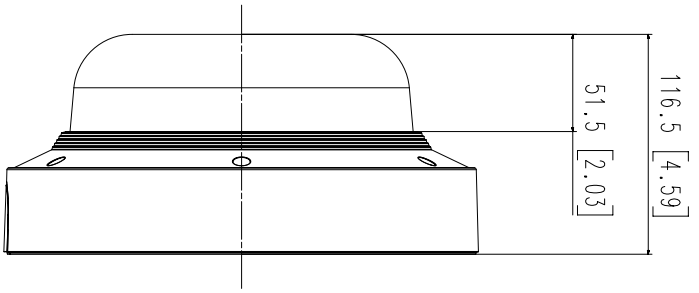

Unit: mm [inch]	SCALE: 1/1		
No.	MODEL NAME	DATE	
1	PWM-9084QZ	'19.09.24	
2	PWM-8082VT	'20.11.05