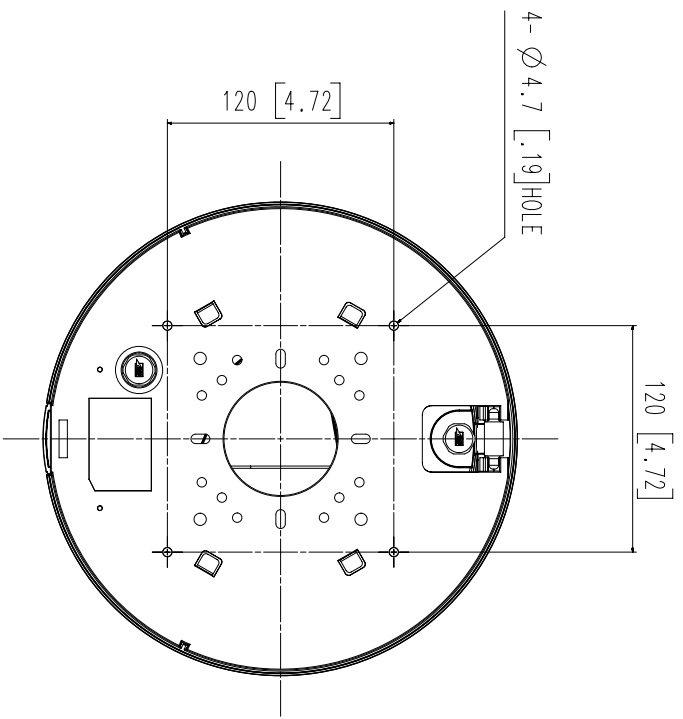

<b>Video</b>	
Imaging Device	1/2.8" CMOS x 3CH
Resolution	1920x1080, 1280x1024, 1280x960, 1280x720, 1024x768, 800x600, 800x448, 720x576, 720x480, 640x480, 640x360, 320x240
Maximum Framerate	H.265/H.264: Maximum 30fps MJPEG: Maximum 30fps
Minimum Illumination	Color: 0.04lux(F2.2, 1/30sec) BW: 0.004lux(F2.2, 1/30sec)
Video Out	CVBS: 1.0 Vp-p / 75Ω composite, 720x480 for installation
<b>Lens</b>	
Focal Length (Zoom Ratio)	3~6mm(2x) motorized varifocal
Maximum Aperture Ratio	F2.2(Wide)-F3.1(Tele)
Angular Field of View	H: 107°(Wide)~56.3°(Tele) / V: 57°(Wide)~31.5°(Tele) / D: 126°(Wide)~64.3°(Tele)
Min. Object Distance	0.5m(1.64ft)
Focus Control	Simple focus
Lens Type	DC auto iris
<b>Pan / Tilt / Rotate</b>	
Pan / Tilt / Rotate Range	0~360° / 0~73° / 0~90°
<b>Operational</b>	
Camera Title	Displayed up to 85 characters
Day & Night	Auto(ICR)
Backlight Compensation	BLC, HLC, WDR, SSSDR
Wide Dynamic Range	extreme WDR(150dB)
Digital Noise Reduction	SSNR V
Digital Image Stabilization	Support
Defog	Support
Motion Detection	8ea, 8point polygonal zones
Privacy Masking	32ea, polygonal zones - Color: Grey, Green, Red, Blue, Black, White - Mosaic
Gain Control	Low / Middle / High
White Balance	ATW / AWC / Manual / Indoor / Outdoor
LDC	Support
Electronic Shutter Speed	Minimum / Maximum / Anti flicker (2~1/12,000sec)
Video Rotation	Flip, Mirror
Analytics	Defocus detection, Directional detection, Motion detection, Enter/Exit, Tampering, Virtual line
Alarm Triggers	Analytics, Network disconnect
Alarm Events	File upload via FTP and e-mail Notification via e-mail SD/SDHC/SDXC at event triggers Handover
<b>Network</b>	
Ethernet	Metal shielded RJ-45(10/100BASE-T)

Unit: mm [inch]	SCALE: 1/1		
No.	MODEL NAME	DATE	
1	PWM-9084QZ	'19.09.24	
2	PWM-8082VT	'20.11.05	