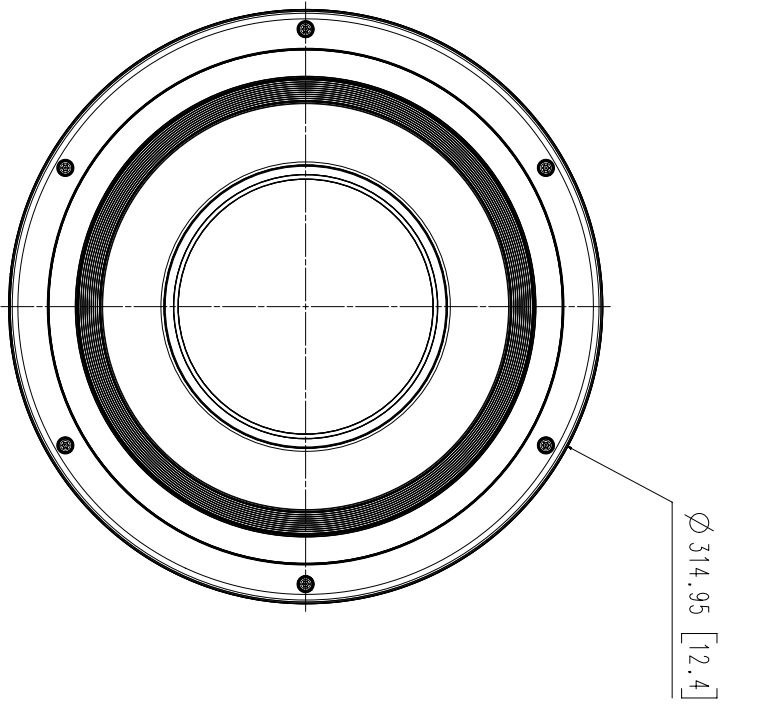

Unit: mm [inch]	SCALE: 1/1	© Hanwha Techwin
No.	MODEL NAME	DATE
1	PNM-9084RQZ, PNM-9085RQZ	'19.10.08