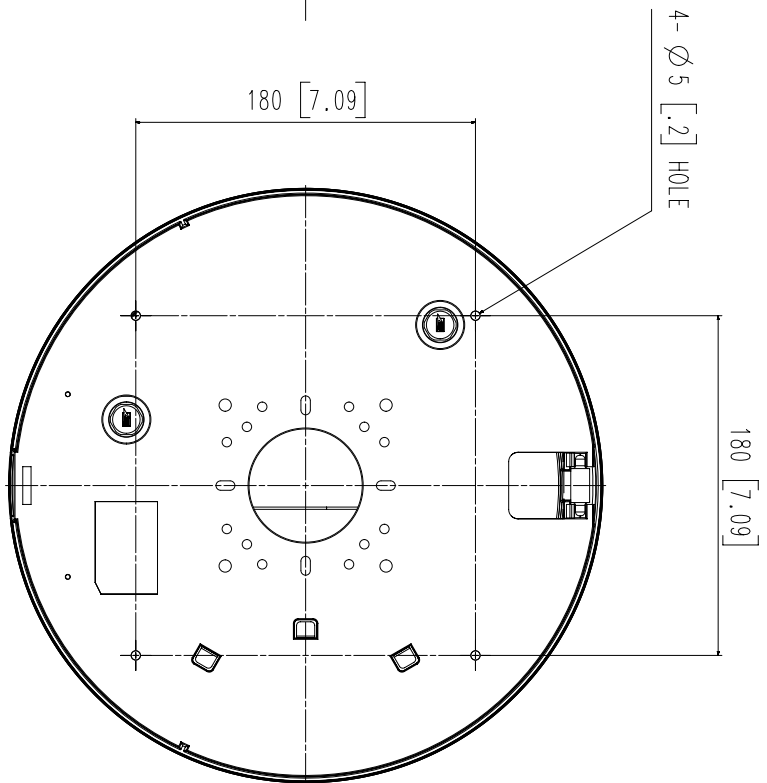

PNM-9085RQZ

20MP IR PTRZ Multi-directional Camera

Key Features

- 5MP x 4ch multi-directional camera
- Motorized PTRZ support
- Maximum 30fps@5MP(H.265, H.264)
- 4.13~9.4mm(2.3x) motorized varifocal lens
- IR viewable length : 30m
- H.265, H.264, MJPEG codec, Multi streaming
- Video analytics, WiseStream II
- IP66, IK10, NEMA4X
- HPOE Injector included

Unit: mm [inch]	SCALE: 1/1	© Hanwha Techwin
No.	MODEL NAME	DATE
1	PNM-9084RQZ, PNM-9085RQZ	'19.10.08