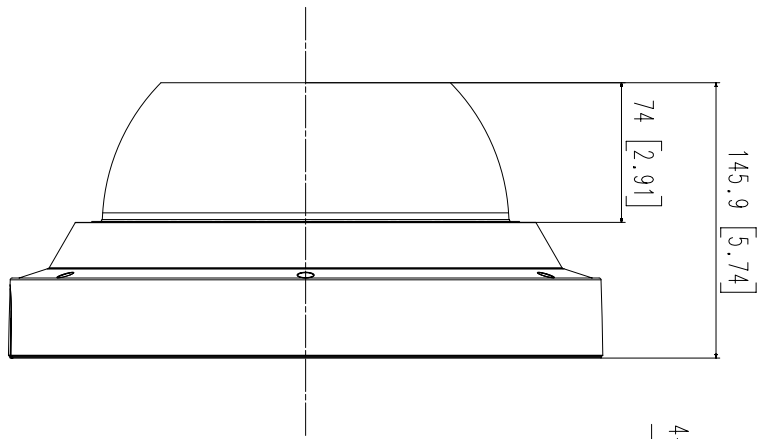

PNM-9085RQZ

20MP IR PTRZ Multi-directional Camera

Key Features

- 5MP x 4ch multi-directional camera
- Motorized PTRZ support
- Maximum 30fps@5MP(H.265, H.264)
- 4.13~9.4mm(2.3x) motorized varifocal lens
- IR viewable length : 30m
- H.265, H.264, MJPEG codec, Multi streaming
- Video analytics, WiseStream II
- IP66, IK10, NEMA4X
- HPOE Injector included

Unit: mm [inch]	SCALE: 1/1	© Hanwha Techwin
No.	MODEL NAME	DATE
1	PNM-9084RQZ, PNM-9085RQZ	'19.10.08