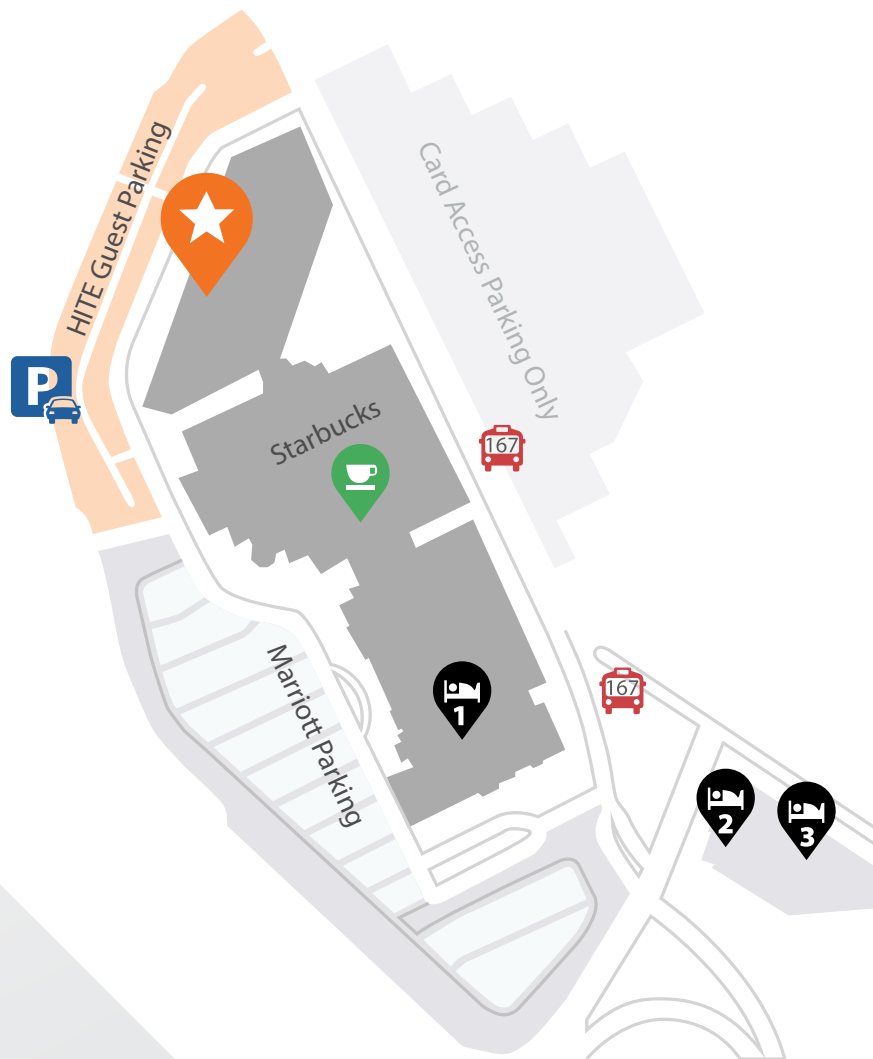

HITE Location

Check-in with lobby security upon arrival.

Hanwha Techwin

500 Frank W. Burr Boulevard
Teaneck, NJ 07666, Suite 43, 4th fl.
Tel: +1 201-325-6920

HITE Parking

Guest parking is located opposite the main entrance/fountain. Take a ticket from the automatic gate. After your HITE visit is complete, have security located in the lobby validate your parking ticket.

Lodging

Teaneck Marriott at Glenpointe

100 Frank W. Burr Boulevard
Teaneck, New Jersey, 07666
Tel: +1 201-836-0600

Hampton Inn Suites by Hilton

One Glenwood Avenue Ste B
Teaneck, New Jersey, 07666
Tel: +1 201-883-9777

Homewood Suites by Hilton

One Glenwood Avenue Ste A
Teaneck, New Jersey, 07666
Tel: +1 844-996-3737

Local Ground Transportation

NJ Transit Bus #167

Glenpointe Center Bus to Port Authority NYC

[Click here](#) for NJ Transit Bus Schedules

Local Train Stations*

Secaucus Junction Station

Newark Penn Station

[Click here](#) for NJ Transit Train Schedules

*Additional transportation required via ride share

Airports

Newark Liberty International Airport